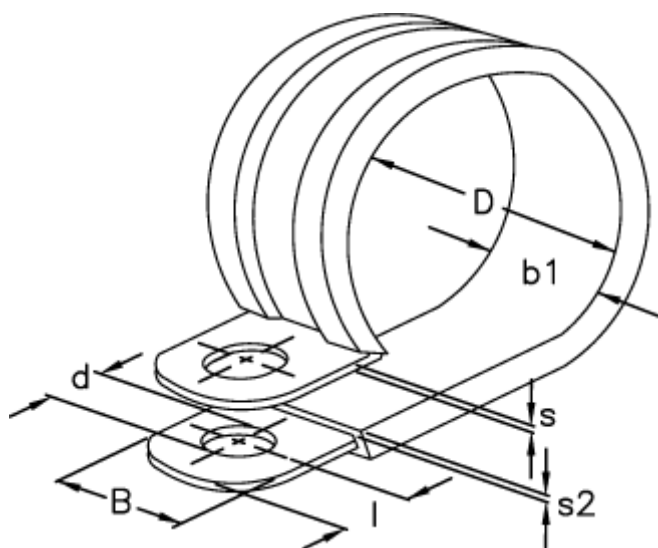

Article number: 029457112032

Description: Norma pipe retaining clip
RLGU 1. 32/12 W1

Measures

b1	= 15.0
d	= 6.4
Diameter D	= 32
l	= 6
s	= 0.8
s2	= 1.2
Width B	= 12